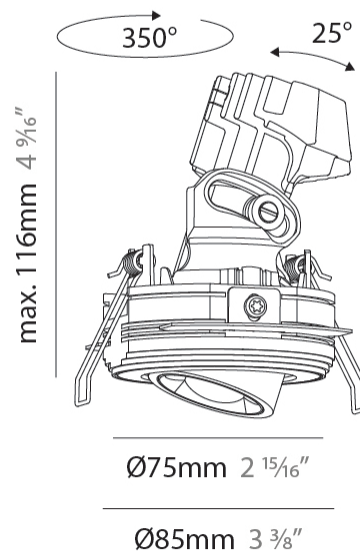

GENERAL

Series: Oiko Pro
 Subseries: Oiko Pro Adjustable
 Brand: Prolicht
 Division: Architectural
 Mounting Type: Trimless
 Mounting Location: Ceiling
 Subcategory: Downlight

PHYSICAL

Shape: Round
 Diameter (mm): 75
 Diameter (in): 2 ¹⁵/₁₆
 Height (mm): 116
 Height (in): 4 ⁹/₁₆
 Ceiling Thickness (mm): 10 / 12.5 / 15 / 25
 Ceiling Thickness (in): 3/8 or 1/2 or 9/16 or 1
 Min. Recessing Depth (mm): 125
 Min. Recessing Depth (in): 4 ¹⁵/₁₆
 Light Distribution: Direct
 Fixture Finish: SSR / BKV / CWI / CRY / HAB / UFT / ITA / RUA / FTG / MYG / LOD / PUS / FRO / FUP / KIA / POP / BLS / SPG / MEY / GOH / GUM / CHC / COM / ABZ / JAG / OBR / MOS / ROR
 Fixture Material: Aluminum Die Cast
 Cut-out Measurements: D. 86mm / 3 3/8"

OPTICAL

Reflector°: 14
 Adjustability: Rotational 350° / Tilt 25°

RATINGS AND CERTIFICATIONS

Certified By: Certified for North American Standards
 IP rating: IP20

OIKO PRO ADJUSTABLE TRIMLESS

A35815-

PROJECT

GENERAL

Series: Oiko Pro
 Subseries: Oiko Pro Adjustable
 Brand: Prolicht
 Division: Architectural
 Mounting Type: Recessed
 Mounting Location: Ceiling
 Subcategory: Downlight

PHYSICAL

Shape: Round
 Diameter (mm): 75
 Diameter (in): 2 ¹⁵/₁₆
 Height (mm): 112
 Height (in): 4 ⁷/₁₆
 Ceiling Thickness (mm): 1 - 25
 Ceiling Thickness (in): 1/16 - 1 3/16
 Min. Recessing Depth (mm): 120
 Min. Recessing Depth (in): 4 ³/₄
 Light Distribution: Direct
 Weight (kg): 0.276
 Fixture Finish: SSR / BKV / CWI / CRY / HAB / UFT / ITA / RUA / FTG / MYG / LOD / PUS / FRO / FUP / KIA / POP / BLS / SPG / MEY / GOH / GUM / CHC / COM / ABZ / JAG / OBR / MOS / ROR
 Fixture Material: Aluminum Die Cast
 Cut-out Measurements: D. 86mm / 3 3/8"